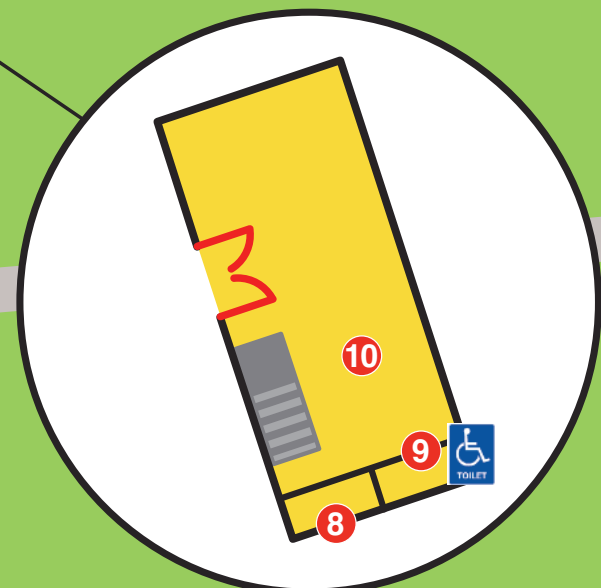

DALEGARTH STATION

UPPER LEVEL

LOWER LEVEL

Accessibility Key Assistance dogs welcome throughout

- 1** Dalegarth Station
- 2** Ramped side access to lower floor
- 3** Playground
- 4** Disabled Parking
- 5** Electric car charge point
- 6** Toilets
- 7** Level Access to Café / Gift Shop
- 8** First Aid / Lost Child
- 9** Disabled Toilet
- 10** Quiet Space