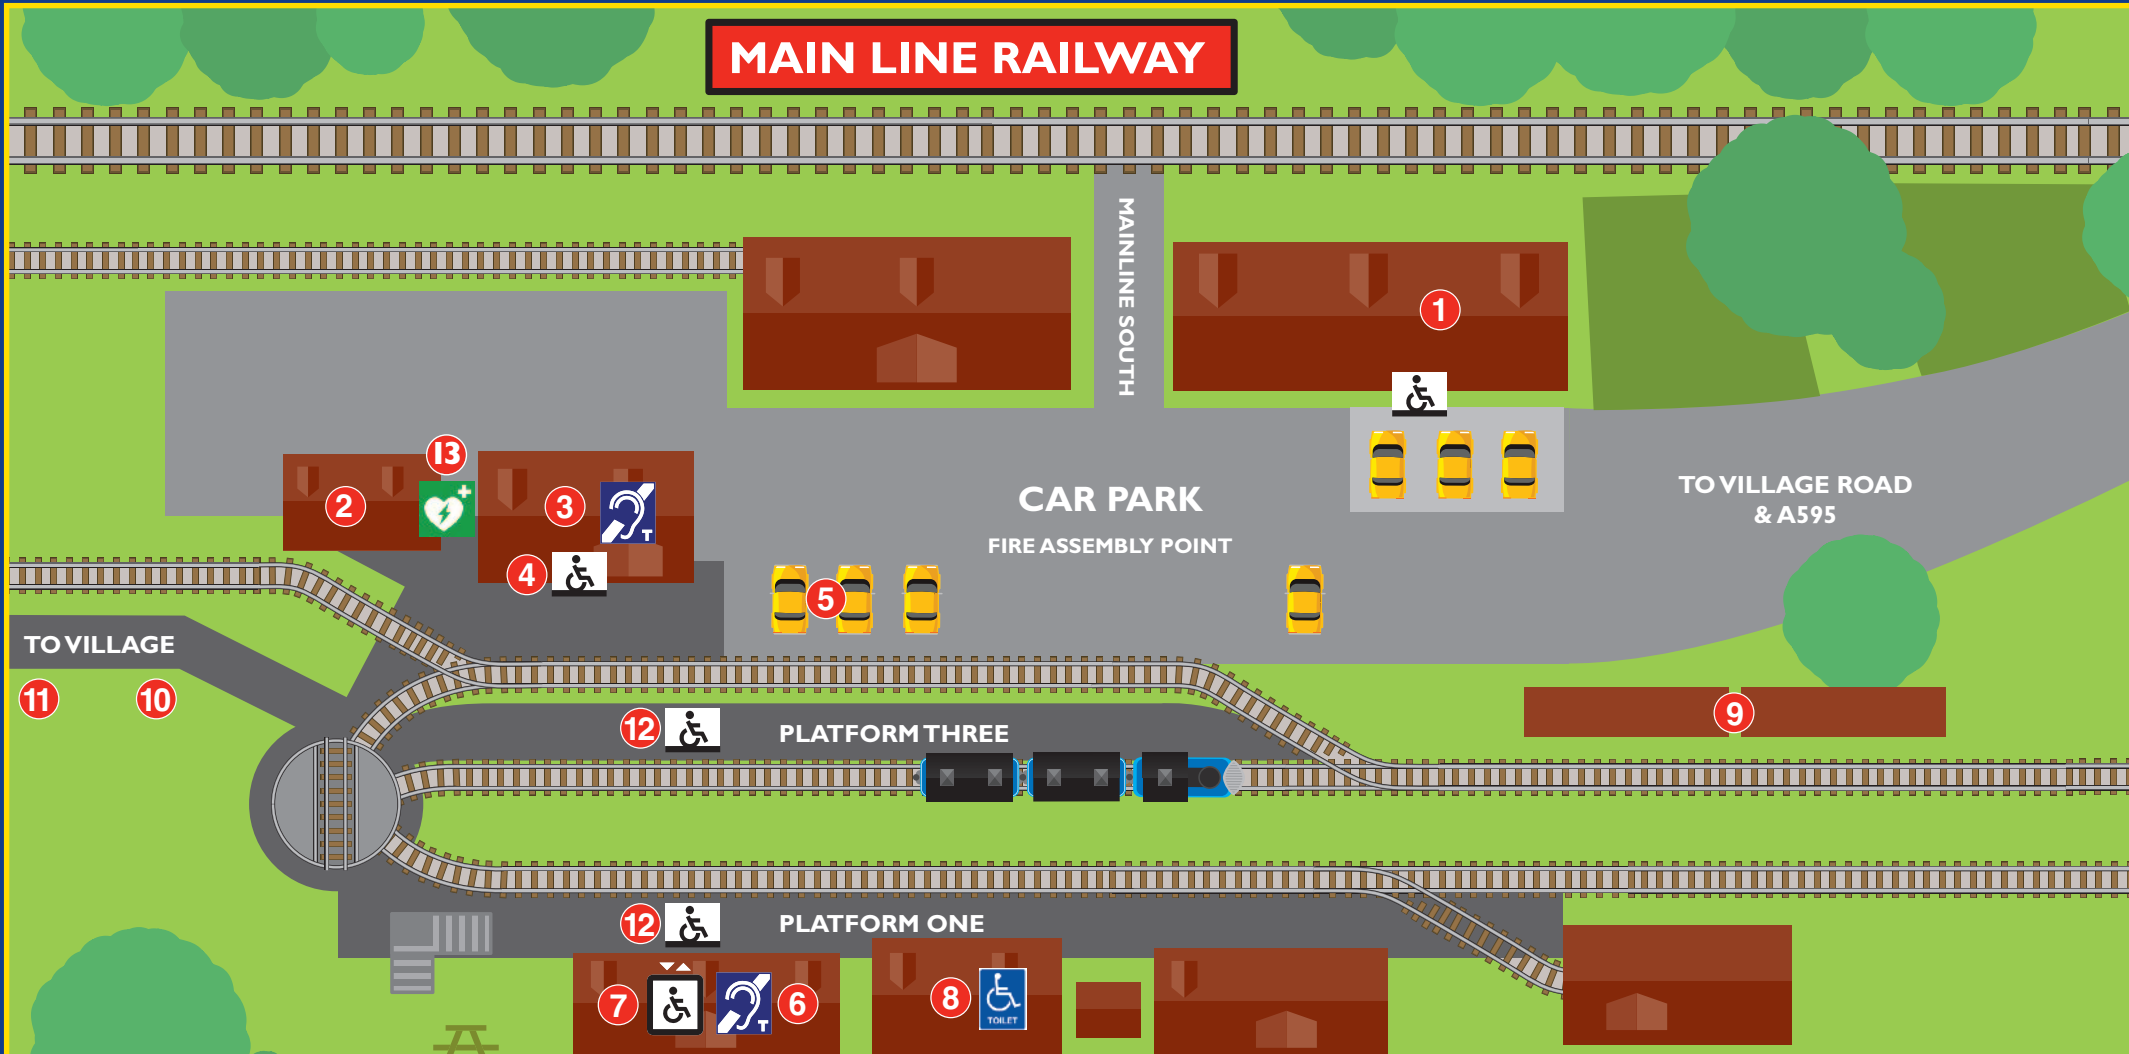

# MAIN LINE RAILWAY

## Accessibility Key Assistance dogs welcome throughout.

- |   |  |   |
|---|--|---|
| <b>1</b> Museum - Level Access                | <b>6</b> Turntable Café (Hearing Loop)                                       | <b>9</b> Self-Catering Accommodation      |
| <b>2</b> Information Room & Cinema            | <b>7</b> Upper floor Café (Access via lift) Accessible Toilet on Upper Floor | <b>10</b> Play Area                       |
| <b>3</b> Shop / Ticket Office (Hearing Loop)  | <b>8</b> Accessible Toilets / Baby Change                                    | <b>11</b> Old Signal Box / Sensory Garden |
| <b>4</b> Level Access to Shop / Ticket Office |  | <b>12</b> Level access on platforms       |
| <b>5</b> Disabled Parking                     |  | <b>13</b> Defibrillator                   |

# RAVENGLASS STATION

Wheelchairs are available at both ends of the line. Please ask at the ticket office.