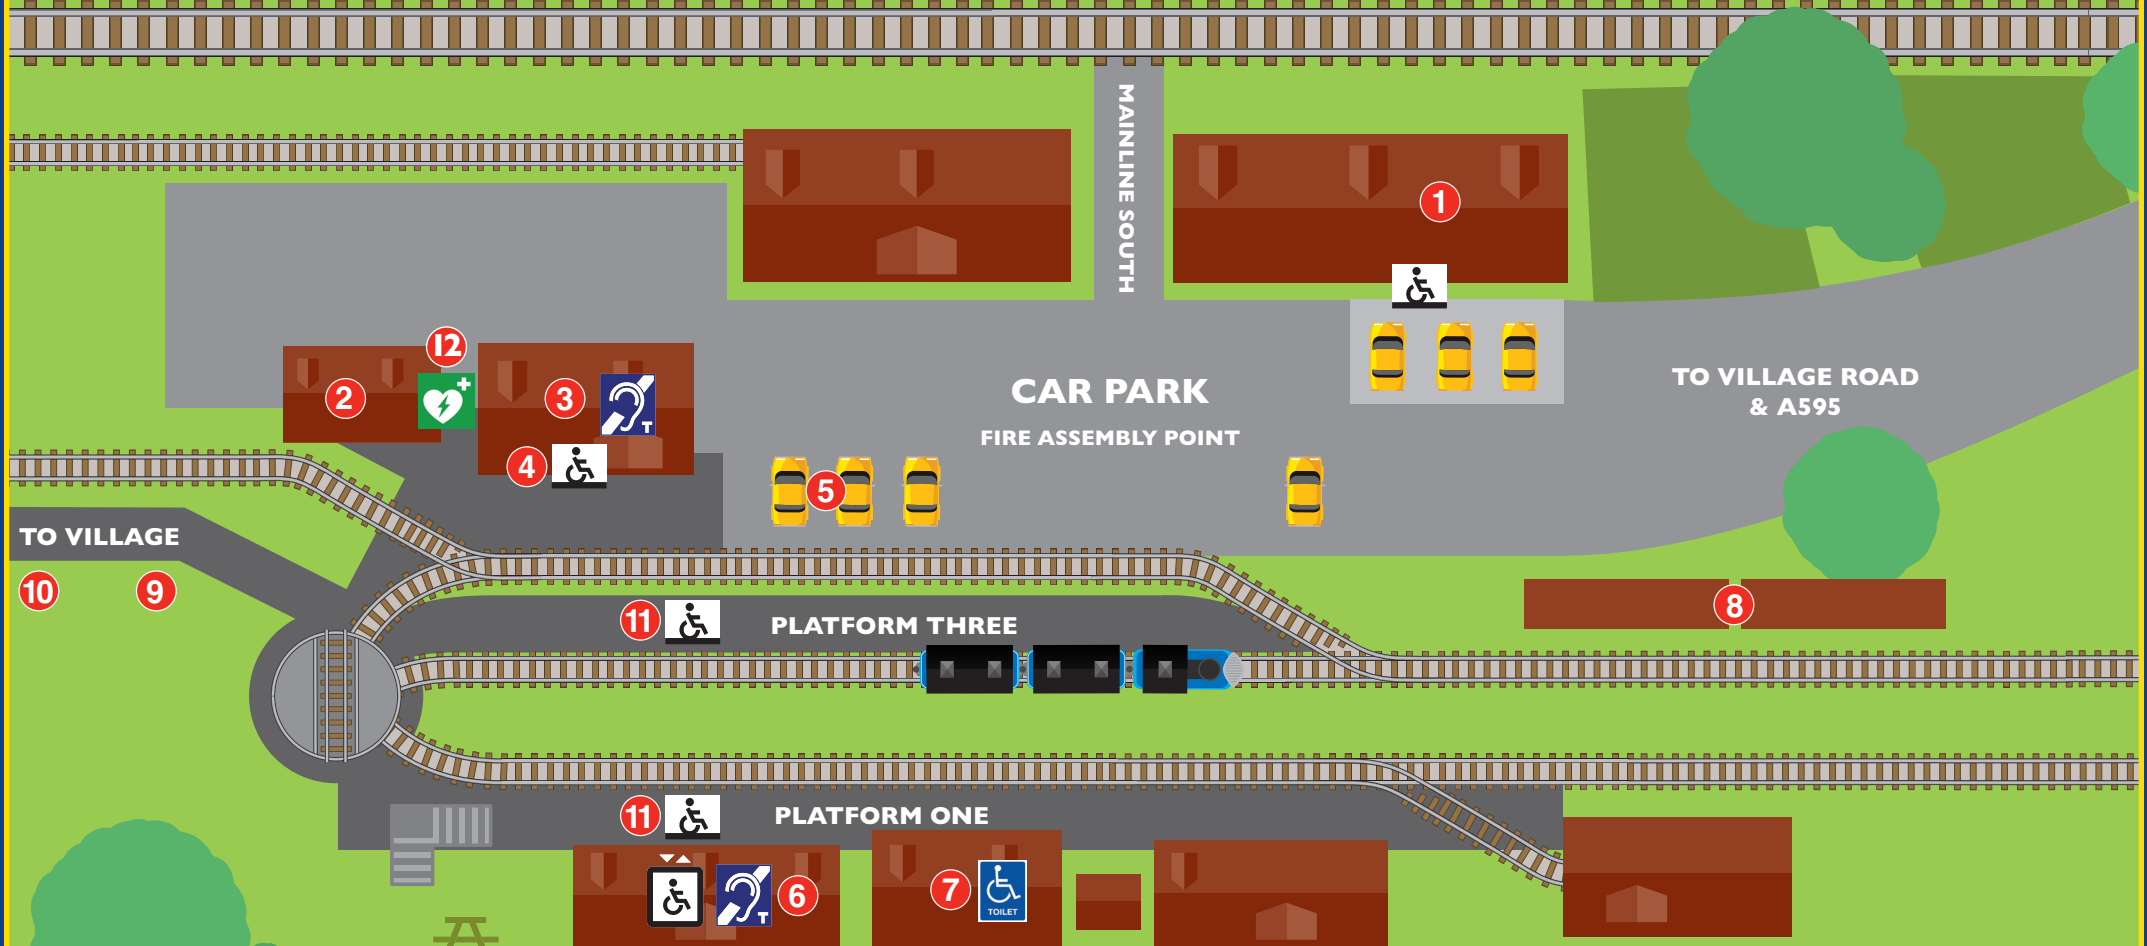

# MAIN LINE RAILWAY

## Accessibility Key Assistance dogs welcome throughout.

- |   |   |   |
|---|---|---|
| <b>1</b> Museum - Level Access                | <b>5</b> Accessible Parking               | <b>9</b> Play Area                        |
| <b>2</b> The Junction - R&ERPS Volunteer Hub  | <b>6</b> Turntable Café (Hearing Loop)    | <b>10</b> Old Signal Box / Sensory Garden |
| <b>3</b> Shop / Ticket Office (Hearing Loop)  | <b>7</b> Accessible Toilets / Baby Change | <b>11</b> Level Access on Platforms       |
| <b>4</b> Level Access to Shop / Ticket Office | <b>8</b> Self-Catering Accommodation      | <b>12</b> Defibrillator                   |

# RAVENGLASS STATION

Wheelchairs are available at both ends of the line. Please ask at the ticket office.